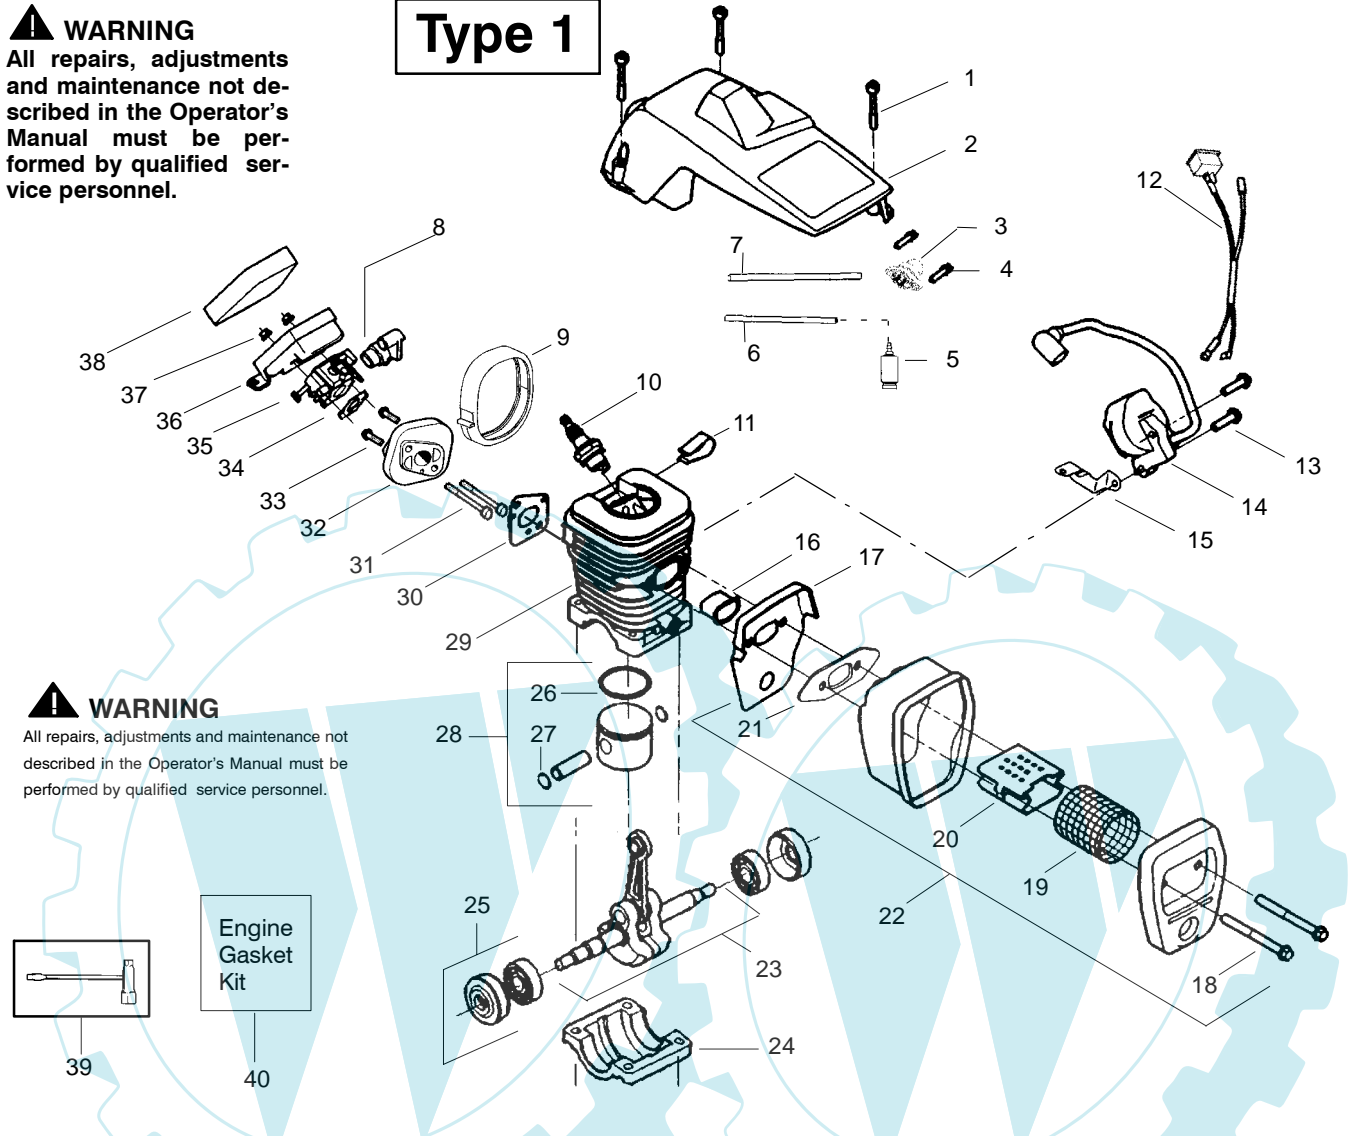

PARTS LIST NO. 530163176		PARTNER® PARTS LIST	CHAIN SAW MODEL(s) 352	
DATE 2/17/04	Replaces 163176 - 2/18/03		NOTE: Illustration may differ from actual model due to design changes	PAGE NO. 3

⚠ WARNING
All repairs, adjustments and maintenance not described in the Operator's Manual must be performed by qualified service personnel.

Type 1

⚠ WARNING
All repairs, adjustments and maintenance not described in the Operator's Manual must be performed by qualified service personnel.

Ref.	Part No.	Description	Ref.	Part No.	Description	Ref.	Part No.	Description
1.	530016153	Screw	19.	530036103	Screen-Spark	36.	530047604	Housing-Air Filter
2.	530056914	Shield-Cylinder	20.	530037813	Diffuser-Muffler	37.	530016101	Nut
3.	530047213	Assy-Air Purge	21.	530069608	Gasket-Muffler (kit)	38.	530037793	Air Filter - Foam
4.	530015780	Screw	22.	530047207	Assy-Muffler (Incl. 17-21)	39.	530031135	Wrench-Bar
5.	530095646	Assy-Fuel Pick-up	23.	530047062	Assy-Crankshaft	40.	530069608	Kit-Engine Gasket (incl. 34,30,21)
6.	530069247	Kit-Line Purge/Carb. (Small Dia)	24.	530037935	Cap-Crankcase			
7.	530069216	Kit-Line Purge/Tank (large line)	25.	530056363	Assy-Seal & Bearing			
8.	530035526	Grommet-Carb Adjust.	26.	530038729	Ring-Piston			
9.	530054144	Seal-Carb Adapter	27.	530015697	Retainer - Piston Pin			
10.	952030150	Spark Plug (RCJ-7Y)	28.	530071408	Kit-Piston - (incl. 26-27)			
11.	530016136	Clip-High Tension Lead	29.	530071412	Kit-Cylinder			
12.	530049117	Assy-Wire Harness (includes switch)	30.	530069608	Gasket-Carb. Adapter (kit)			Not Shown
13.	530015814	Screw	31.	530016187	Screw			
14.	530039167	Module-Ignition	32.	530049700	Kit-Carb. Adapter	✓	530164553	Manual - (Scan)
15.	530047442	Strap-Ground	33.	530016386	Screw	✓	530163662	Manual - (Euro - I)
16.	530037652	Insulator-Heat	34.	530069608	Carb. Gasket (kit)	✓	530163663	Manual - (Euro - II)
17.	530049870	Back Plate-Muffler	35.	---	Kit-Carburetor			
18.	530016132	Screw		530069722	(WT-391)			
				530071621	(WT-625)			

✓ = NEW PART NUMBER FOR THIS IPL

★ = REFER TO THE SERVICE REFERENCE INDICATED FOR MORE INFORMATION. (LOCATED AT END OF IPL)