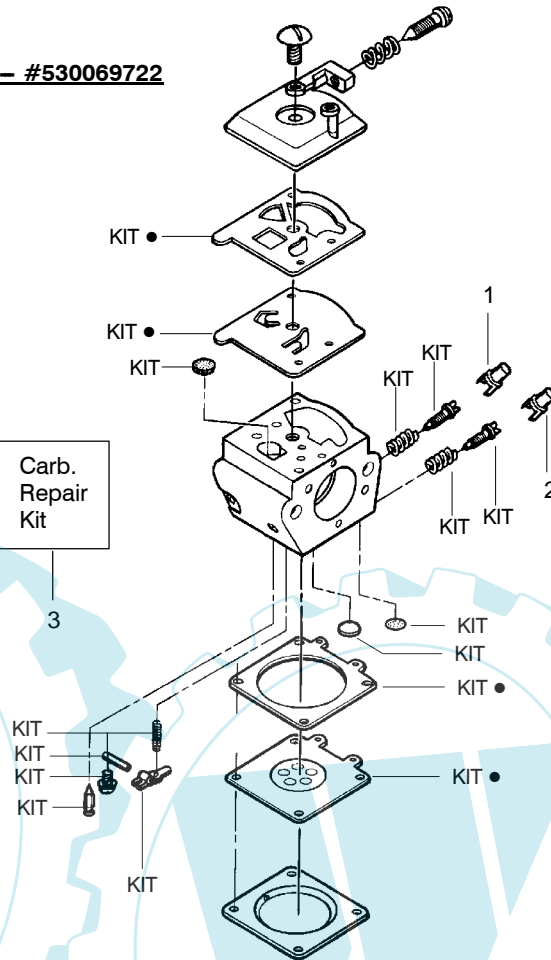

PARTS LIST NO. 530163176		PARTNER® PARTS LIST	CHAIN SAW MODEL(S) 352	
DATE 2/17/04	Replaces 163176 - 2/18/03		Note: Illustration may differ from actual model due to design changes	PAGE NO. 5

Carburetor Assembly – WT-391 – #530069722

Ref.	Part No.	Description
1.	530038479	Limiter Cap – High
2.	530038478	Limiter Cap – Low
3.	530069826	Carburetor Repair Kit (KIT= Indicates Contents) & Includes Limiter Caps
4.	530069844	Gasket/Diaphragm Kit (● = Indicates Contents)

Kit - Carburetor Assembly No. 530071621 - WT-625
Kit - Carburetor Assembly No. 530071820 - W-20
Kit - Carburetor Assembly No. 530071821 - WT-662

Note: No Repair kits are available for these carburetors

↗ = NEW PART NUMBER FOR THIS IPL

★ = REFER TO THE SERVICE REFERENCE INDICATED FOR MORE INFORMATION. (LOCATED AT END OF IPL)