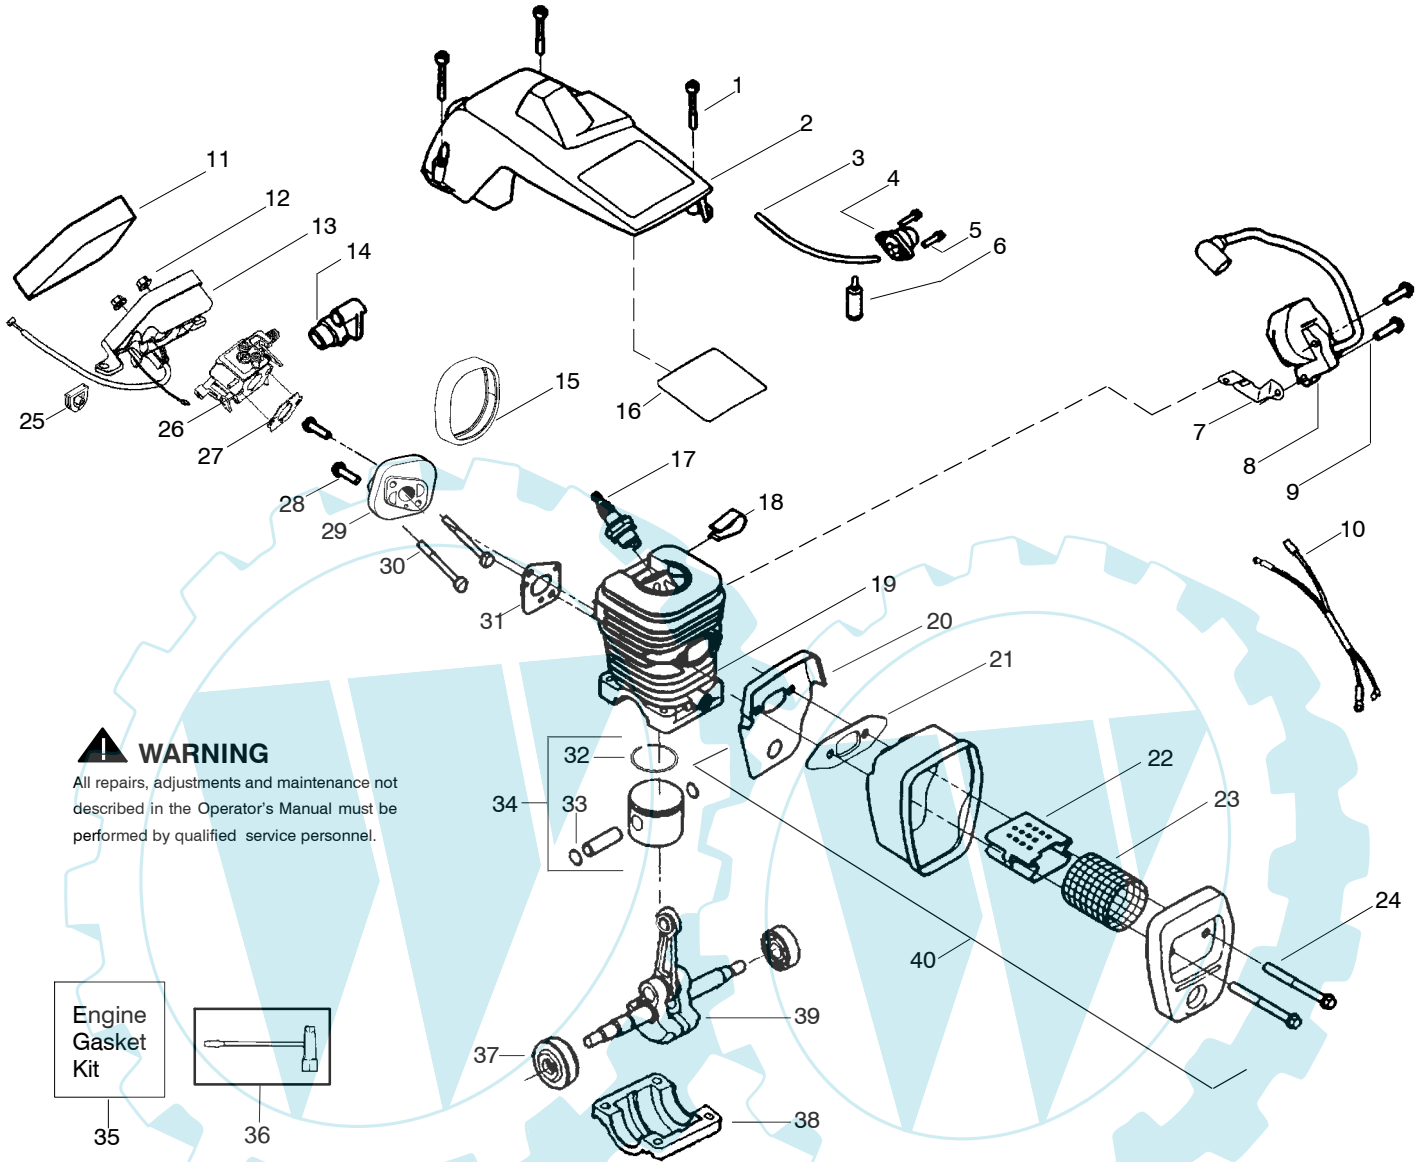

WARNING

All repairs, adjustments and maintenance not described in the Operator's Manual must be performed by qualified service personnel.

Ref.	Part No.	Description	Ref.	Part No.	Description	Ref.	Part No.	Description
1.	530016153	Screw	19.	530012550	Cylinder	34.	530071408	Kit-Piston (Incl. 32 & 33)
2.	530056914	Assy-Cylinder Shield (includes # 16)	20.	530049870	Backplate-Muffler	35.	530069608	Kit-Engine Gasket (Incl. 21, 27 & 31)
3.	530069247	Kit-Fuel Line (Small)	21.	530069608	Gasket-Muffler(kit)	36.	530031135	Bar Wrench
4.	530047213	Assy-Air Purge	22.	530037817	Diffuser-Muffler	37.	530056363	Assy-Seal & Bearing
5.	530015780	Screw	23.	530036103	Screen-Spark	38.	530037935	Cap-Crankcase
6.	530095646	Assy-Fuel Pick-up	24.	530016132	Bolt-Muffler	39.	530047062	Assy-Crankshaft
7.	530047442	Strap-Ground	25.	530047631	Grommet-Throttle Cable	40.	530047207	Assy-Muffler (Incl. 20-24)
8.	530039198	Ignition Module	26.	---	Kit-Carburetor			Not Shown
9.	530015814	Screw	27.	530071820	Zama (W-20)			
10.	530057475	Assy-Wire Harness	28.	530071821	Walbro (WT-662)			
11.	530037793	Foam-Air Filter	29.	530069608	Gasket-Carb. (kit)			
12.	530016101	Nut	30.	530016386	Screw			
13.	530057702	Assy-Air Box	31.	530049700	Carb. Adapter			
14.	530035526	Grommet-Carb Adjust	32.	530016187	Screw			Manuals (Scan)
15.	530054144	Seal-Carb Adapter	33.	530069608	Gasket-Adaptor(kit)			530164669 (Euro I)
16.	530055698	Reflector-Heat		530038729	Ring-Piston			530164668 (Euro II)
17.	952030150	Spark Plug (RCJ-7Y)		530015697	Retainer-Piston Pin			
18.	530016136	Clip-High Tension Lead						