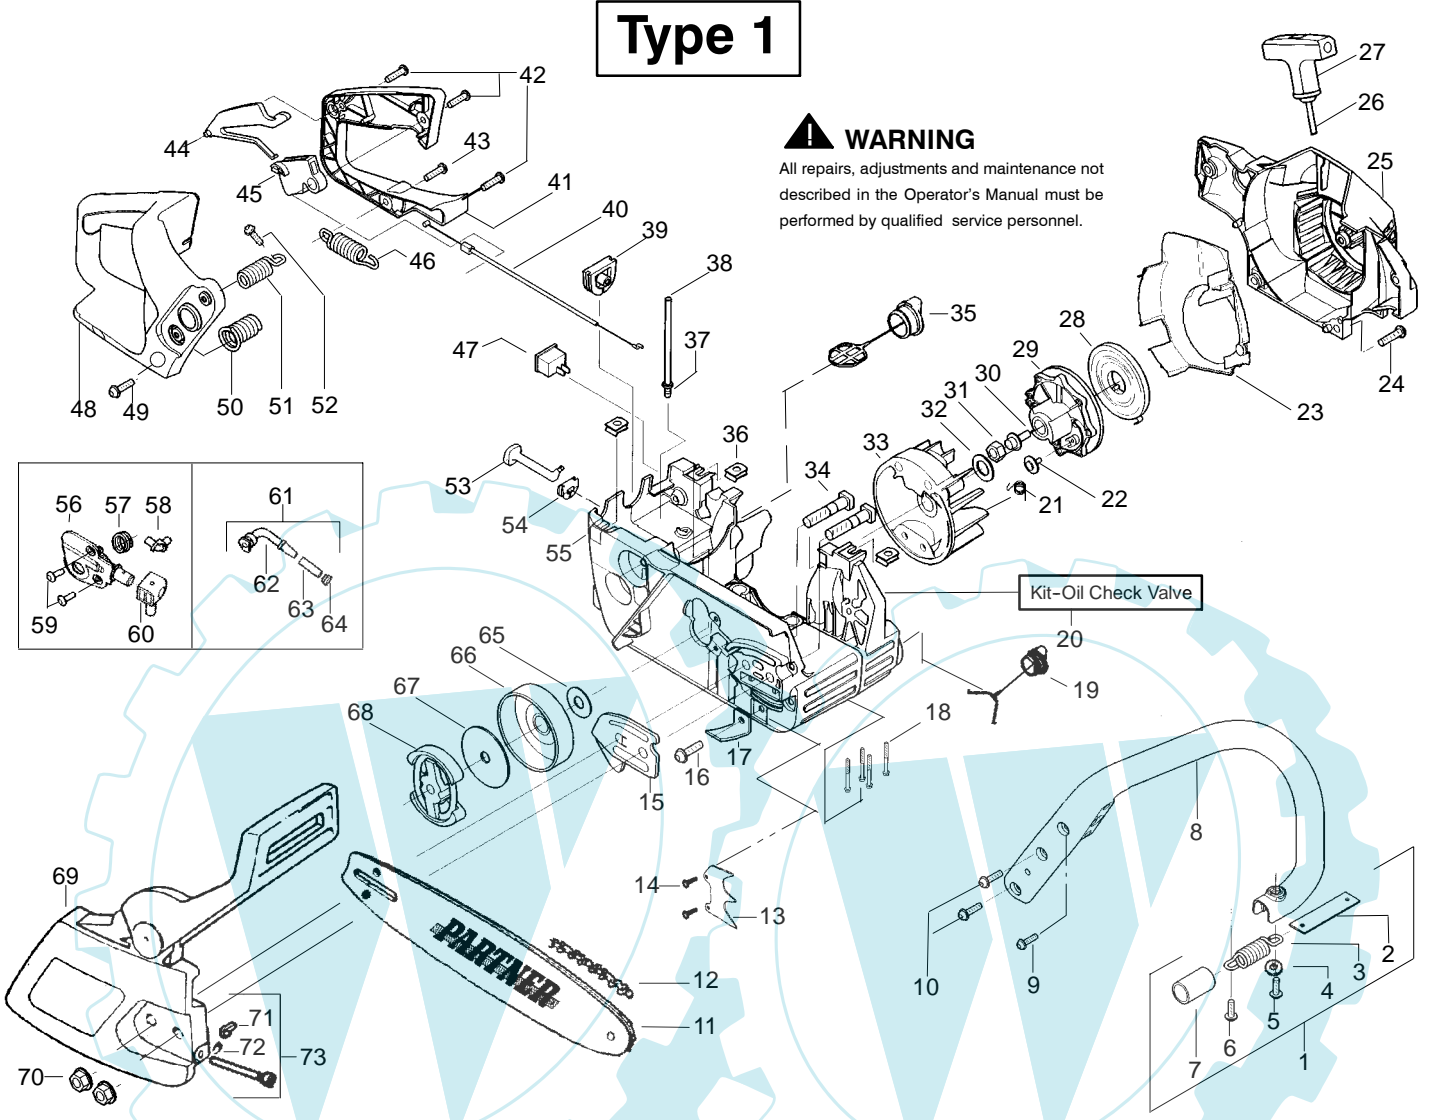

PARTS LIST NO. 530163176		PARTNER ® PARTS LIST	CHAIN SAW MODEL(s) 352
DATE 2/17/04	Replaces 163176 - 2/18/03		Note: Illustration may differ from actual model due to design changes

Type 1

⚠ WARNING

All repairs, adjustments and maintenance not described in the Operator's Manual must be performed by qualified service personnel.

➤ = NEW PART NUMBER FOR THIS IPL

★ = REFER TO THE SERVICE REFERENCE INDICATED FOR MORE INFORMATION. (LOCATED AT END OF IPL)

PARTS LIST NO. 530163176		PARTNER ® PARTS LIST	CHAIN SAW MODEL(s) 352
DATE 2/17/04	Replaces 163176 - 2/18/03		Note: Illustration may differ from actual model due to design changes

↗ = NEW PART NUMBER FOR THIS IPL

★ = REFER TO THE SERVICE REFERENCE INDICATED FOR MORE INFORMATION. (LOCATED AT END OF IPL)

PARTS LIST NO. 530163176		PARTNER ® PARTS LIST	CHAIN SAW MODEL(s) 352
DATE 2/17/04	Replaces 163176 - 2/18/03		NOTE: Illustration may differ from actual model due to design changes