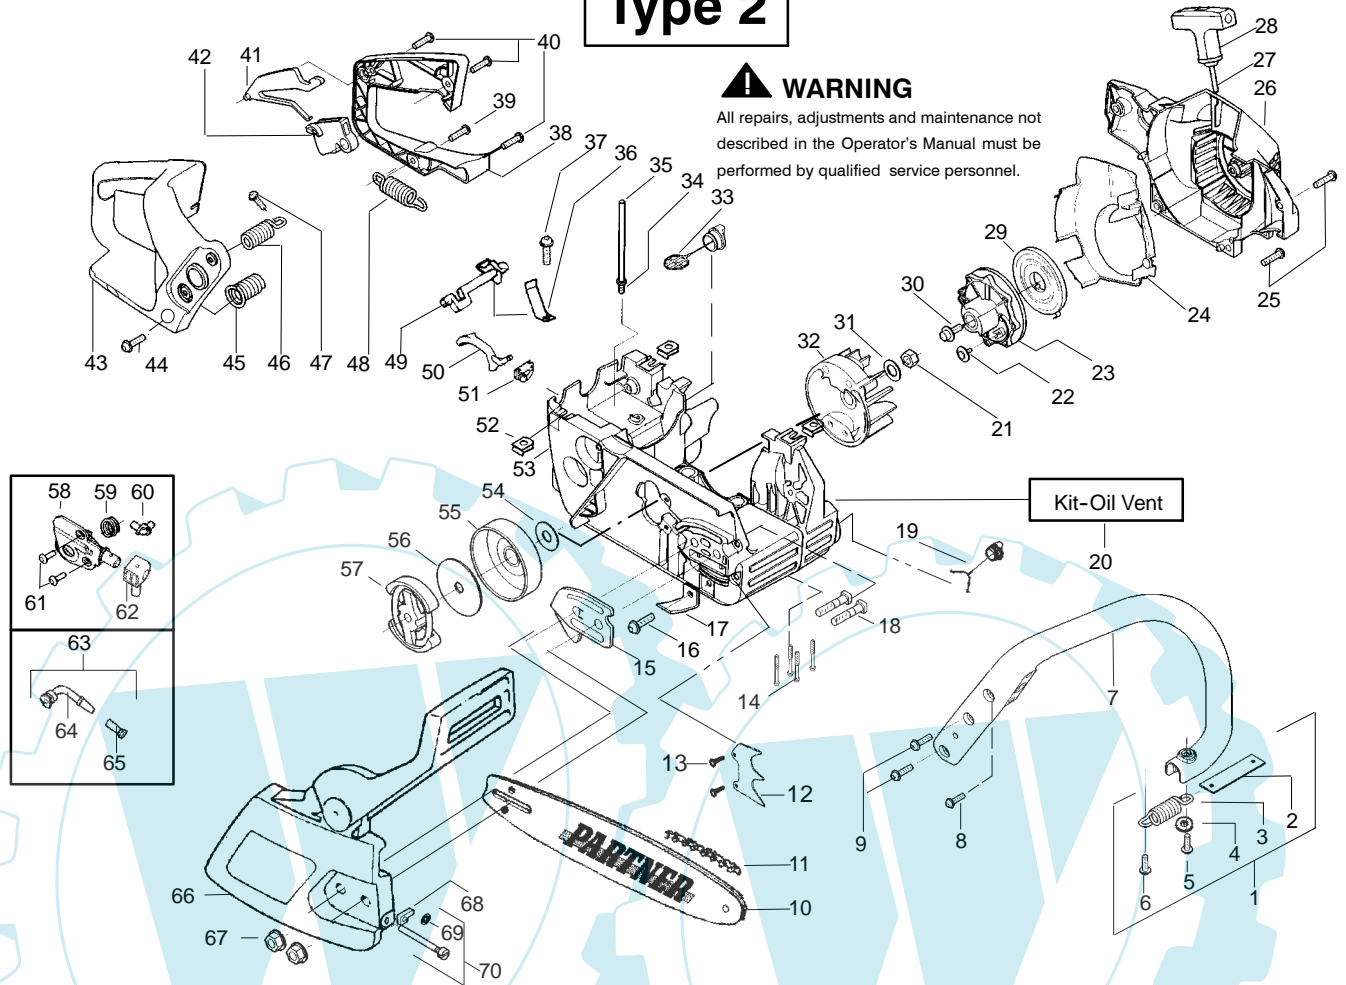

PARTS LIST NO. 530163176		PARTNER® PARTS LIST	CHAIN SAW MODEL(s) 352	
DATE 2/17/04	Replaces 163176 - 2/18/03		Note: Illustration may differ from actual model due to design changes	PAGE NO. 2

Type 2

⚠ WARNING

All repairs, adjustments and maintenance not described in the Operator's Manual must be performed by qualified service personnel.

Ref.	Part No.	Description	Ref.	Part No.	Description	Ref.	Part No.	Description
1.	530047963	Assy.-Isolator	28.	530056402	Handle-Starter	55.	530047061	Assy.-Clutch Drum w/bearing
2.	530047608	Limiter Strap	29.	530027531	Spring-Recoil	56.	530015611	Washer-Clutch
3.	530042082	Spring-Isolator	30.	530015920	Screw	57.	530014949	Assy. Clutch
4.	530015158	Washer	31.	530015127	Washer-Flywheel	58.	530071259	Kit - Oil Pump (incl. 59,60,62)
5.	530016018	Screw	32.	530039187	Assy-Flywheel	59.	530037820	Gear-Worm Spring
6.	530015843	Screw	33.	530047192	Assy-Fuel Cap	60.	530049477	Elbow-Oil Pickup
7.	530047583	Front Handle	34.	530023877	Fitting-fuel line	61.	530016064	Screw
8.	530015940	Screw	35.	530069216	Kit-Fuel line (large)	62.	530019206	Seal Block
9.	530015814	Screw	36. ↗	530016149	Spring-Switch	63.	530047663	Assy-Oil Pick-up (Incl. 64,65)
10.	530044898	Bar - 14"	37.	530015775	Screw	64.	530038373	Pick-up Oiler
	530044899	Bar - 16"	38.	530047581	Cover-Rear Handle	65.	530056533	Filter-Oil
11.	505369852	Chain - 14"	39.	530015886	Screw	66.	530054739	Assy.-Chain Brake
	505369856	Chain - 16"	40.	530015906	Screw	67.	530015917	Nut-Bar Mounting
12.	530014381	Kit-Spike (Incl. 13)	41.	530036098	Throttle Lockout	68.	530015826	Pin-Bar Adjust
13.	530015805	Screw	42.	530036097	Trigger-Throttle	69.	530038593	Retainer
14.	530016132	Screw	43.	530047582	Handle - Rear	70.	530069611	Kit-Bar Adjusting (incl. # 68,69)
15.	530038238	Plate-Bar Mount.	44.	530015814	Screw			
16.	530015814	Screw	45.	530053274	Assy Isolator-lower			
17.	530029850	Chain Catcher	46.	530071385	Kit-Isolator (Upper)			
18.	530016133	Bolt-Bar	47.	530015875	Screw			
19.	530010846	Assy-Oil Cap	48.	530042082	Spring-Isolator			
20.	530071666	Kit-Oil Vent	49. ↗	530057473	Lever-Switch			
21.	530016134	Nut-Flywheel	50. ↗	530057474	Lever-Choke			
22.	530016080	Screw	51.	530049005	Grommet-Knob			
23.	530037817	Starter Pulley	52.	530015922	Nut-"U"-Type			
24.	530055723	Baffle-Air	53. ↗	530058733	Kit-Chassis Assy. fuel lines and caps)			
25.	530015892	Screw	54. ↗	530015907	Washer-Thrust			
26.	530056333	Housing-Fan						
27.	530069232	Kit - Rope						

↗ = NEW PART NUMBER FOR THIS IPL

★ = REFER TO THE SERVICE REFERENCE INDICATED FOR MORE INFORMATION. (LOCATED AT END OF IPL)